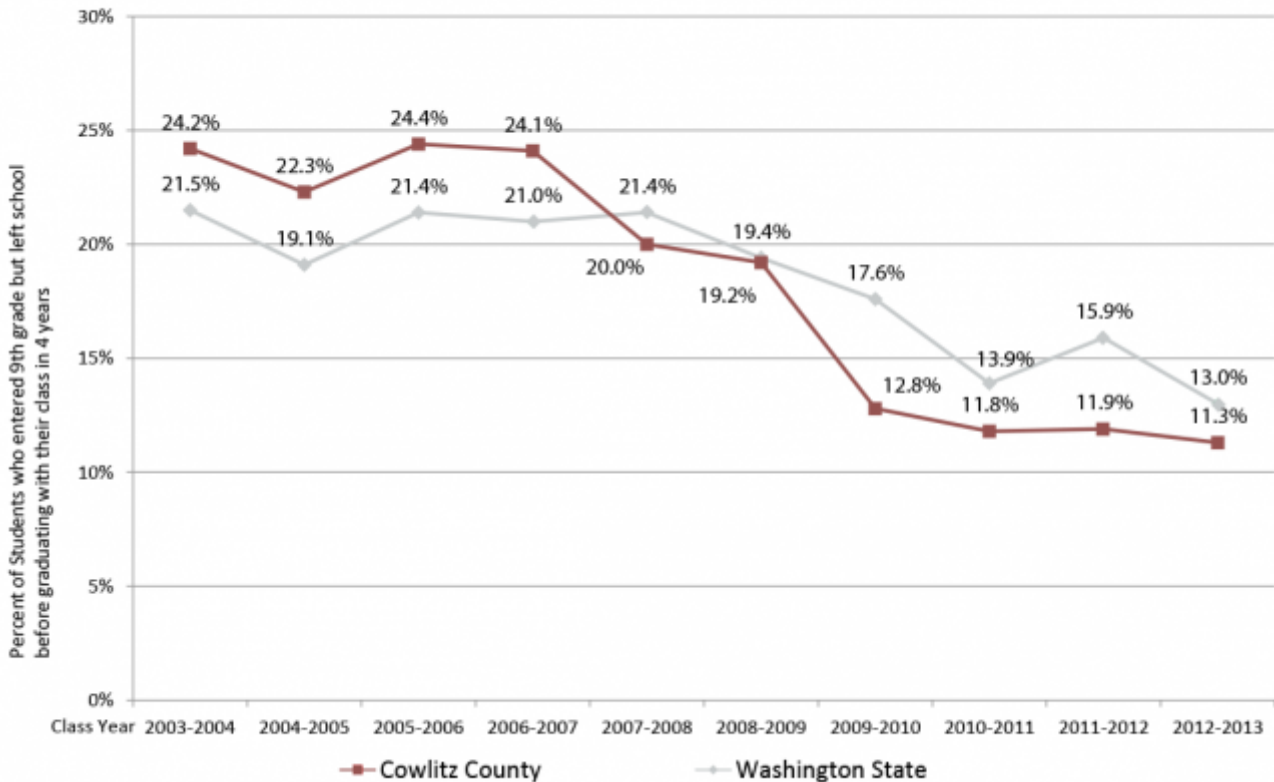

Published on *Cowlitz County Community Report Card* (<http://cowlitzcommunityreport.org>)

[Home](#) > Dropout Rate

Dropout Rate

Cowlitz County has been successful in lowering its dropout rate to below the rate for Washington State. Goal: ? state rate

Dropout Rate, Adjusted Cohort 4-Year by Class Year
Cowlitz County and Washington State. 2004-2013

[1]

Report Topic:

[Education](#) [2]

Report Year:

[2015](#) [3]

Tag:

[Education](#) ^[4] [Graduation](#) ^[5]