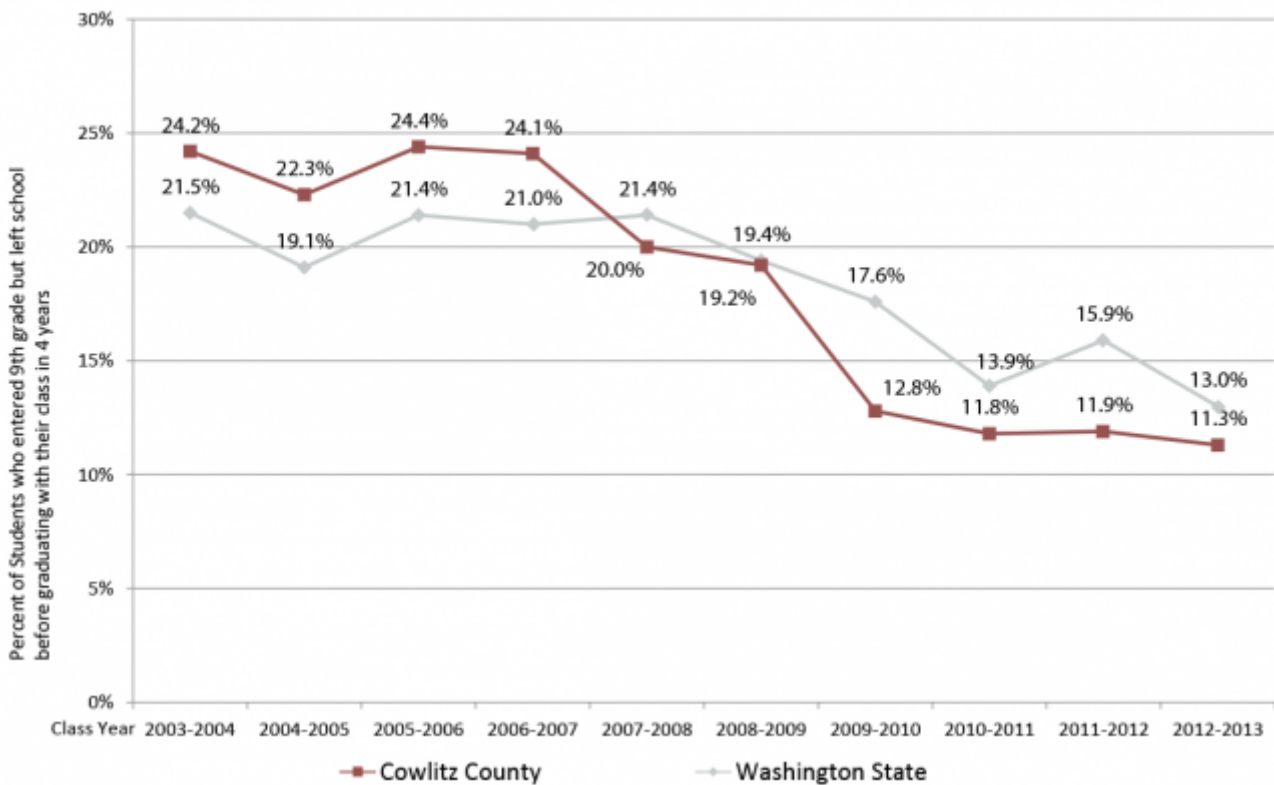

Published on *Cowlitz County Community Report Card* (<http://cowlitzcommunityreport.org>)

[Home](#) > Dropout Rate

---

## **Dropout Rate**

Cowlitz County has been successful in lowering its dropout rate to below the rate for Washington State. Goal: ? state rate

### Dropout Rate, Adjusted Cohort 4-Year by Class Year Cowlitz County and Washington State. 2004-2013

[1]

Source: WA Superintendent of Public Instruction Annual Graduation and Dropout Reports