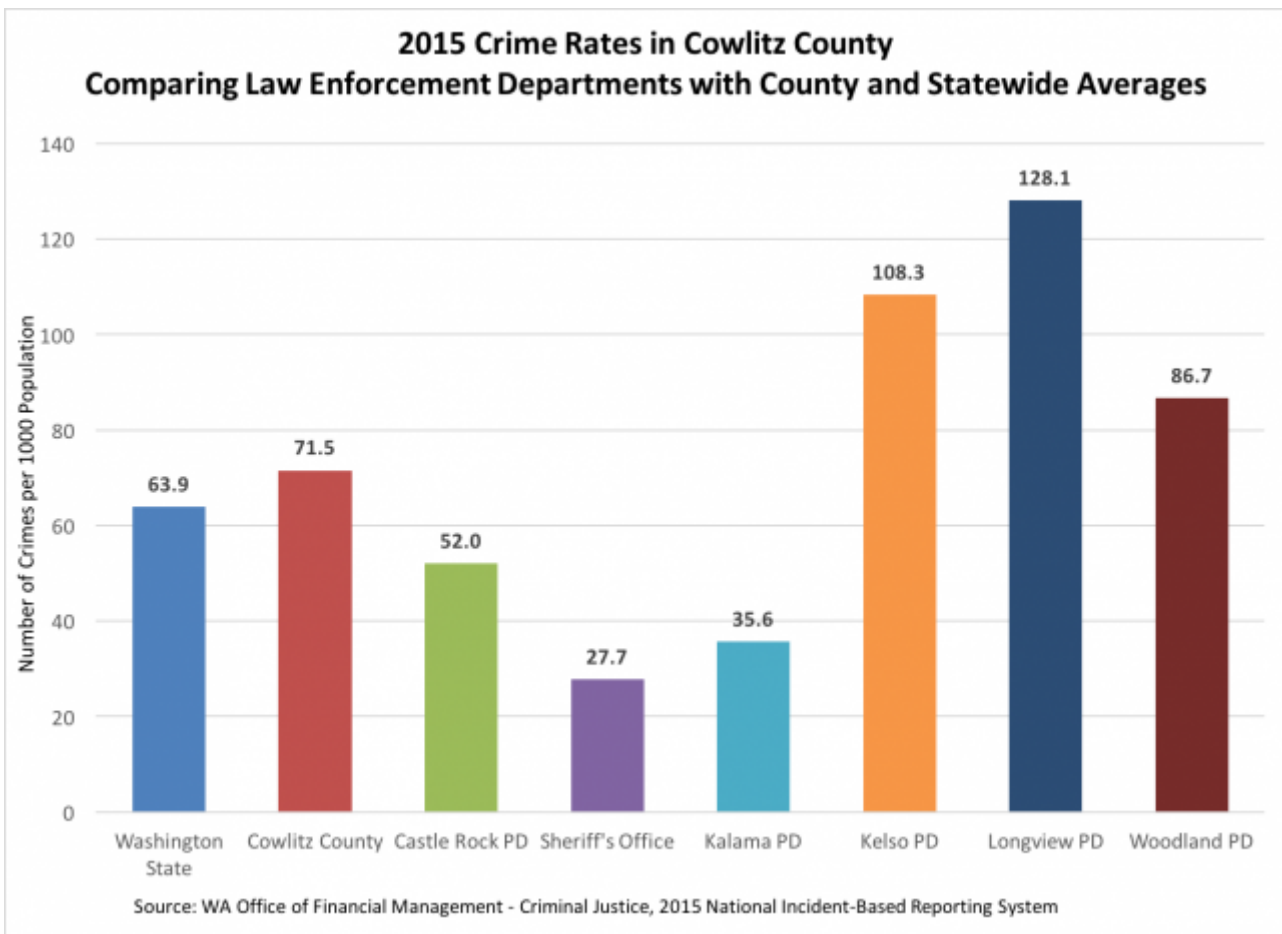

Crime Rate

In recent years the method of measuring the crime rate has changed. This makes it difficult to compare with previous years. However in conversation with local chiefs of police it is very clear they are seeing a downward trend in most rates of crime. Goal: ? state rate

[1]

Report Topic:

Social Cohesion [2]

Report Year:

2017 ^[3]

Tag:

Crime ^[4]

2018 © [Privacy Policy](#) - [Contact Us](#)
Desktop Version Only