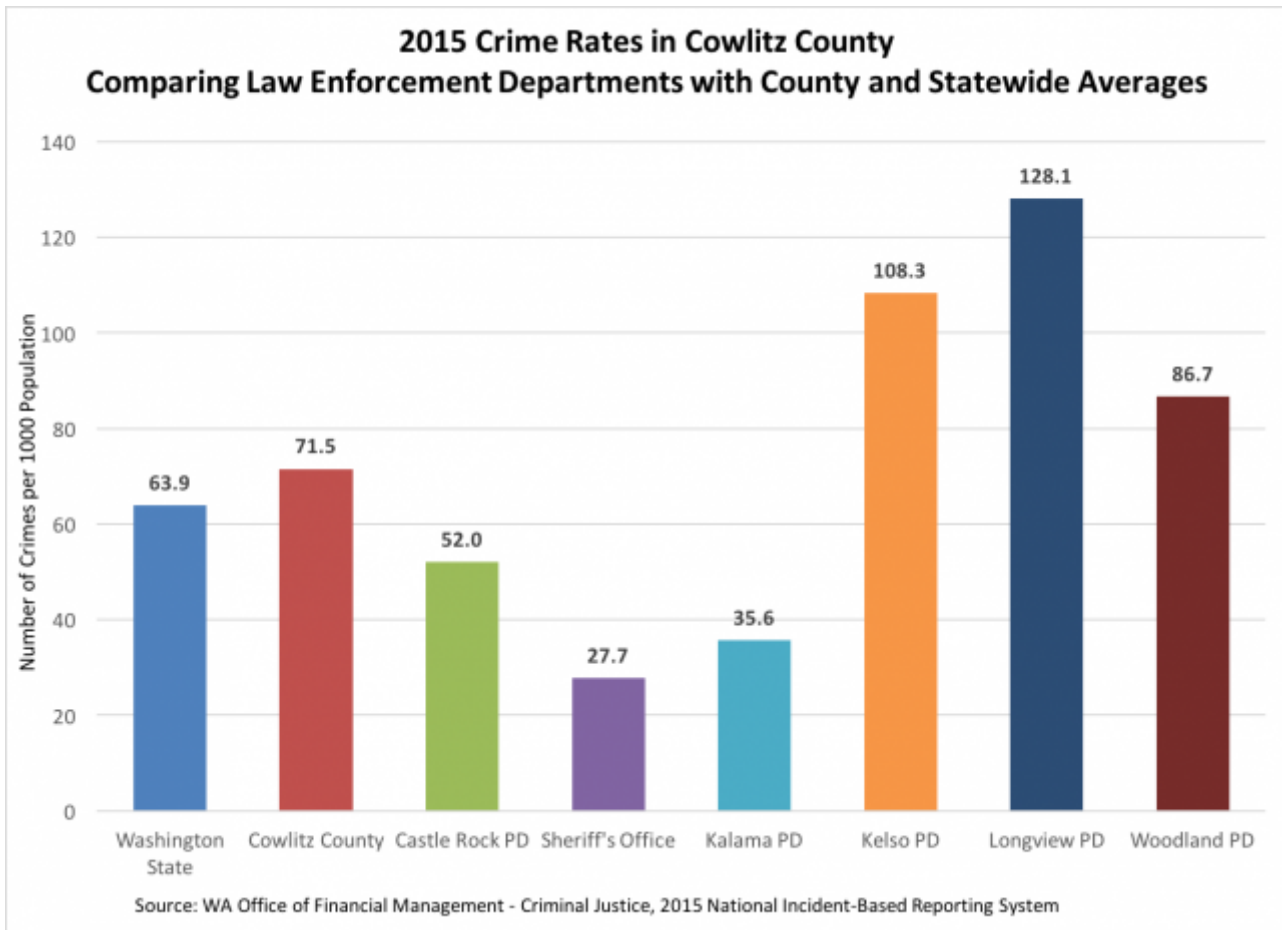

Published on *Cowlitz County Community Report Card* (<http://cowlitzcommunityreport.org>)

[Home](#) > Crime Rate

Crime Rate

In recent years the method of measuring the crime rate has changed. This makes it difficult to compare with previous years. However in conversation with local chiefs of police it is very clear they are seeing a downward trend in most rates of crime. Goal: ? state rate

[1]

Report Topic:

[Social Cohesion](#) [2]

Report Year:

[2017](#) [3]

Tag:

Crime ^[4]

2018 © [Privacy Policy](#) - [Contact Us](#)
Desktop Version Only

Search

Search

Source URL: <http://cowlitzcommunityreport.org/report/2017/social-cohesion/crime-rate>

Links

- [1] http://cowlitzcommunityreport.org/sites/default/files/crime_rates.png
- [2] <http://cowlitzcommunityreport.org/report/topic/social-cohesion>
- [3] <http://cowlitzcommunityreport.org/year/2017>
- [4] <http://cowlitzcommunityreport.org/data/crime>